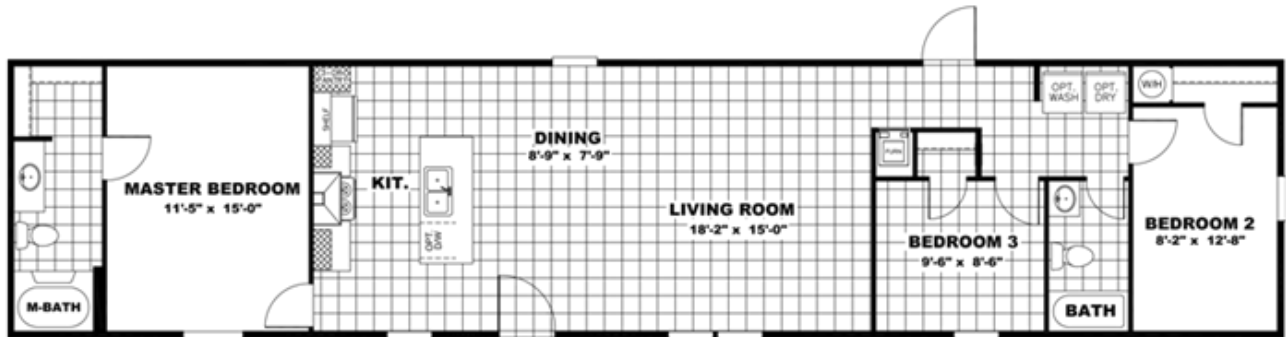

Breeze 16X72

Breeze 16X72 Floor plan number: OHC027329NC

3 beds • 2 baths • 1152 sq.ft. • 16' width • 72' depth

Our home building facilities invest in continuous product and process improvements. Plans, dimensions, features, materials, specifications and availability are subject to change without notice or obligation. Renderings and floor plans are representative likenesses of our homes and may differ from the actual homes. We invite you to tour a Home Center near you and inspect the highest value in quality housing available or call (252) 338-5103 to speak with a Home Consultant. Copyright 2017, CMH. All rights reserved.