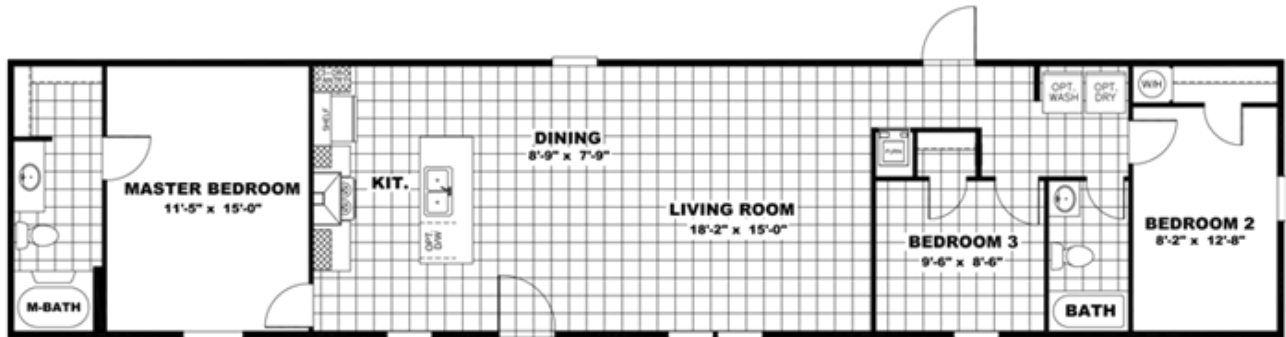

THE BREEZE

THE BREEZE Floor plan number: OHC027330NC

3 beds • 2 baths • 1152 sq.ft. • 16' width • 72' depth

Our home building facilities invest in continuous product and process improvements. Plans, dimensions, features, materials, specifications and availability are subject to change without notice or obligation. Renderings and floor plans are representative likenesses of our homes and may differ from the actual homes. We invite you to tour a Home Center near you and inspect the highest value in quality housing available or call (252) 338-5103 to speak with a Home Consultant. Copyright 2017, CMH. All rights reserved.