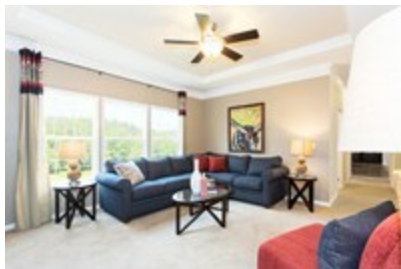

SWEET ONE

SWEET ONE Floor plan number: RIC248588NCAB
3 beds • 2 baths • 2016 sq.ft. • 28' width • 72' depth

Our home building facilities invest in continuous product and process improvements. Plans, dimensions, features, materials, specifications and availability are subject to change without notice or obligation. Renderings and floor plans are representative likenesses of our homes and may differ from the actual homes. We invite you to tour a Home Center near you and inspect the highest value in quality housing available or call (252) 338-5103 to speak with a Home Consultant. Copyright 2017, CMH. All rights reserved.