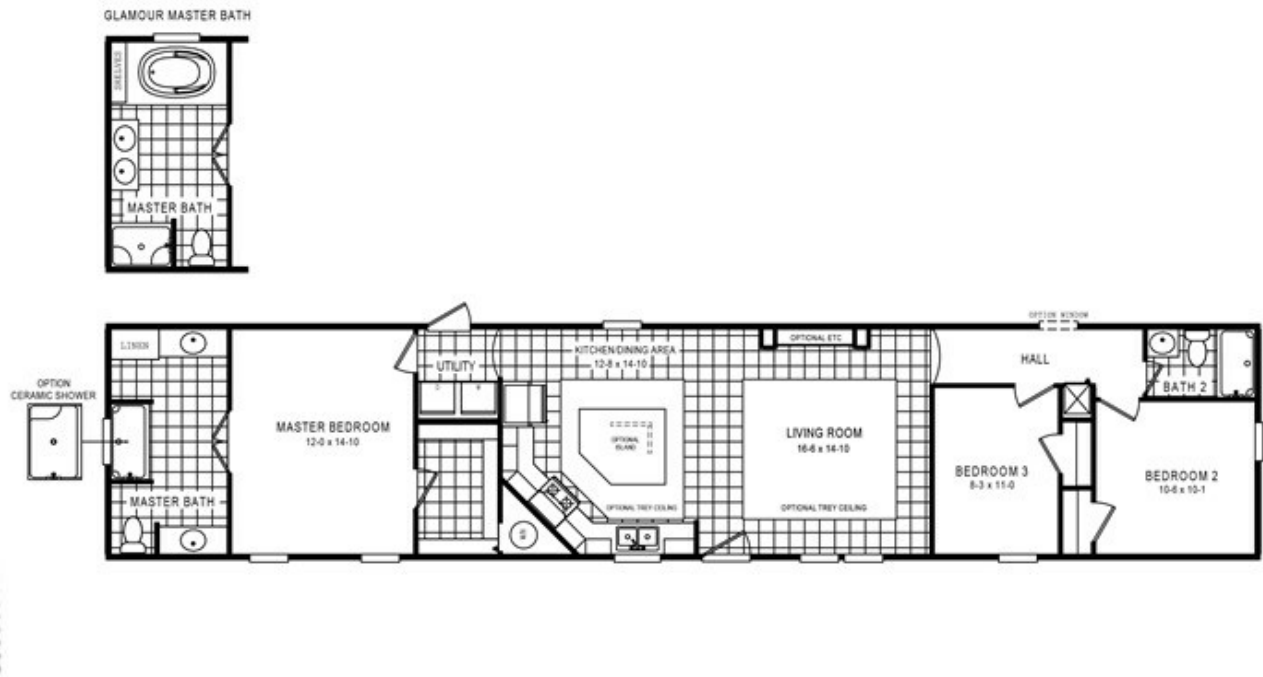

THE ELITE

THE ELITE Floor plan number: ROC733706NC
3 beds • 2 baths • 1216 sq.ft. • 16' width • 76' depth

Our home building facilities invest in continuous product and process improvements. Plans, dimensions, features, materials, specifications and availability are subject to change without notice or obligation. Renderings and floor plans are representative likenesses of our homes and may differ from the actual homes. We invite you to tour a Home Center near you and inspect the highest value in quality housing available or call (252) 338-5103 to speak with a Home Consultant. Copyright 2017, CMH. All rights reserved.